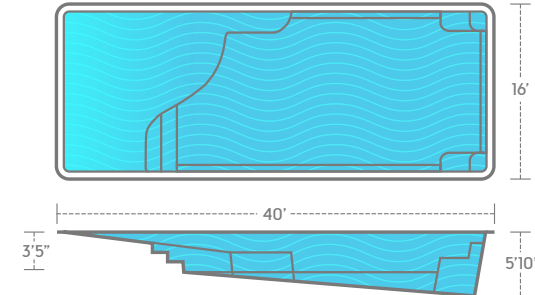

14' x 36' 5" 7" 16' x 36' 5" 7" 16' x 40' 5" 10"

1. A **zero entry** that is perfect for dipping your toes in the water and lounging at the water's edge.
2. A **non-skid surface** on the floor, stairs and benches is easy on your feet and your swimsuit.
3. **Dual, deep-end seats with swim-outs** give you extra options for visiting and relaxing.
4. A **courtesy ledge around the deep-end** gives you a place to take a break and stand.

THURSDAY POOLS®

Your weekend starts early with us

Grace Beach Entry

14' x 36' 5'7"

*Non-Diving Pool
*Utility and Design Patent Pending

Grace Beach Entry

16' x 36' 5'7"

*Non-Diving Pool
*Utility and Design Patent Pending

Grace Beach Entry

16' x 40' 5'10"

*Non-Diving Pool
*Utility and Design Patent Pending

Nine Layers Of Strength

The Composite Sandwich of Awesomeness

Let's think of a fiberglass pool shell as a huge sandwich. A sandwich is a composite, which basically means it's made up of different materials. Each material is applied in layers with the goal of giving the entire sandwich maximum flavor.