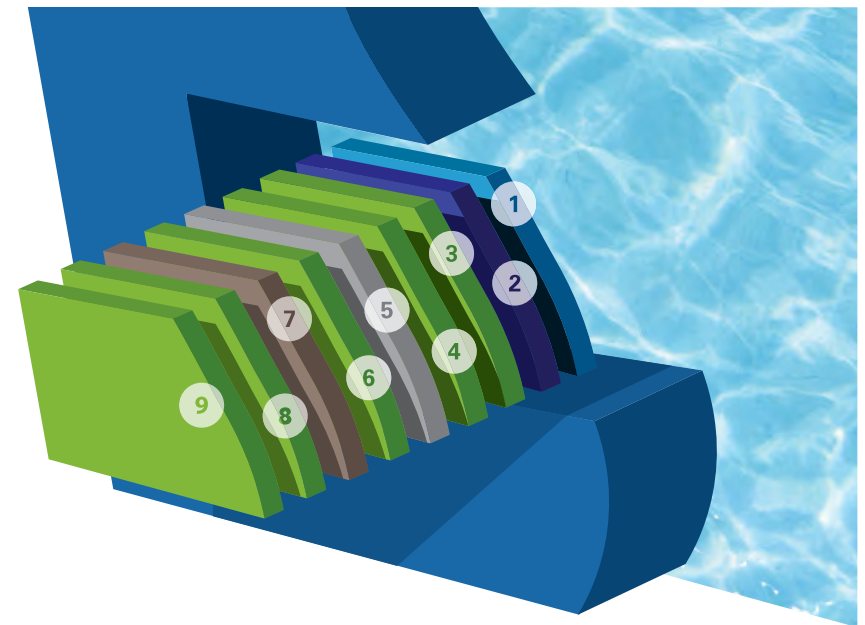

Grace Beach Entry

16' x 40' 5'10"

*Non-Diving Pool
*Utility and Design Patent Pending

Nine Layers Of Strength

The Composite Sandwich of Awesomeness

Let's think of a fiberglass pool shell as a huge sandwich. A sandwich is a composite, which basically means it's made up of different materials. Each material is applied in layers with the goal of giving the entire sandwich maximum flavor.

Such is the case with a fiberglass pool, which is also a composite. It's manufactured in multiple layers with each layer serving to maximize the strength and durability of the entire structure. In other words, our fiberglass pool is thought of as a sandwich of strength. Hence, we affectionately refer to our unique manufacturing methodology as our **Composite Sandwich of Awesomeness**. Here's what we put in it:

1. Gel coat.
2. 100% vinyl ester barrier coat.
3. First application of chopped fiberglass.
4. Second application of chopped fiberglass.
5. Hand-laid woven roving fiberglass.
6. Third application of chopped fiberglass.
7. Honeycomb core.
8. Fourth application of chopped fiberglass.
9. Fifth application of chopped fiberglass.