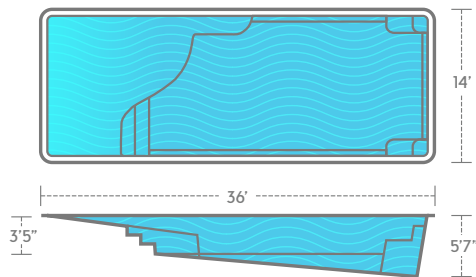

14' x 36' 5" 7" 16' x 36' 5" 7" 16' x 40' 5" 10"

1. A **zero entry** that is perfect for dipping your toes in the water and lounging at the water's edge.
2. A **non-skid surface** on the floor, stairs and benches is easy on your feet and your swimsuit.
3. **Dual, deep-end seats with swim-outs** give you extra options for visiting and relaxing.
4. A **courtesy ledge around the deep-end** gives you a place to take a break and stand.

THURSDAY POOLS®

Your weekend starts early with us

Grace Beach Entry

14' x 36' 5'7"

*Non-Diving Pool
*Utility and Design Patent Pending

Grace Beach Entry

16' x 36' 5'7"

*Non-Diving Pool
*Utility and Design Patent Pending

Grace Beach Entry

16' x 40' 5'10"

*Non-Diving Pool
*Utility and Design Patent Pending

Nine Layers Of Strength

The Composite Sandwich of Awesomeness

Let's think of a fiberglass pool shell as a huge sandwich. A sandwich is a composite, which basically means it's made up of different materials. Each material is applied in layers with the goal of giving the entire sandwich maximum flavor.