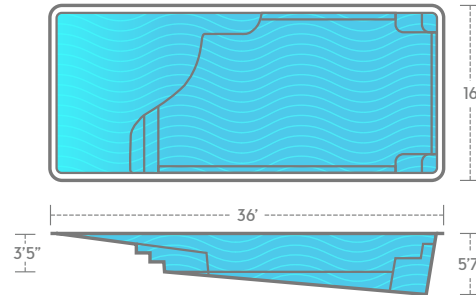

14' x 36' 5" 7" 16' x 36' 5" 7" 16' x 40' 5" 10"

1. A **zero entry** that is perfect for dipping your toes in the water and lounging at the water's edge.
2. A **non-skid surface** on the floor, stairs and benches is easy on your feet and your swimsuit.
3. **Dual, deep-end seats with swim-outs** give you extra options for visiting and relaxing.
4. A **courtesy ledge around the deep-end** gives you a place to take a break and stand.

THURSDAY POOLS®

Your weekend starts early with us

Grace Beach Entry

14' x 36' 5'7"

*Non-Diving Pool
*Utility and Design Patent Pending

Grace Beach Entry

16' x 36' 5'7"

*Non-Diving Pool
*Utility and Design Patent Pending

Grace Beach Entry

16' x 40' 5'10"

*Non-Diving Pool
*Utility and Design Patent Pending

Nine Layers Of Strength

The Composite Sandwich of Awesomeness

Let's think of a fiberglass pool shell as a huge sandwich. A sandwich is a composite, which basically means it's made up of different materials. Each material is applied in layers with the goal of giving the entire sandwich maximum flavor.