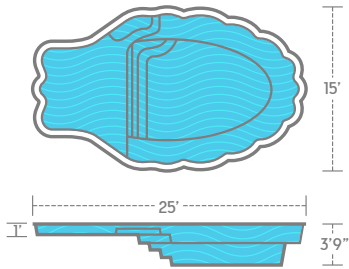

Pearl

An Exclusive Design

Petite and lovely, with graceful scalloped edges, our Pearl is truly a gem. It will snug into most any backyard and give you hours of fun and relaxation.

Pool Sizes

15' x 25' 3'9"

Pearl

15' x 25' 3'9"

*Non-Diving Pool

Nine Layers Of Strength

The Composite Sandwich of Awesomeness

Let's think of a fiberglass pool shell as a huge sandwich. A sandwich is a composite, which basically means it's made up of different materials. Each material is applied in layers with the goal of giving the entire sandwich maximum flavor.